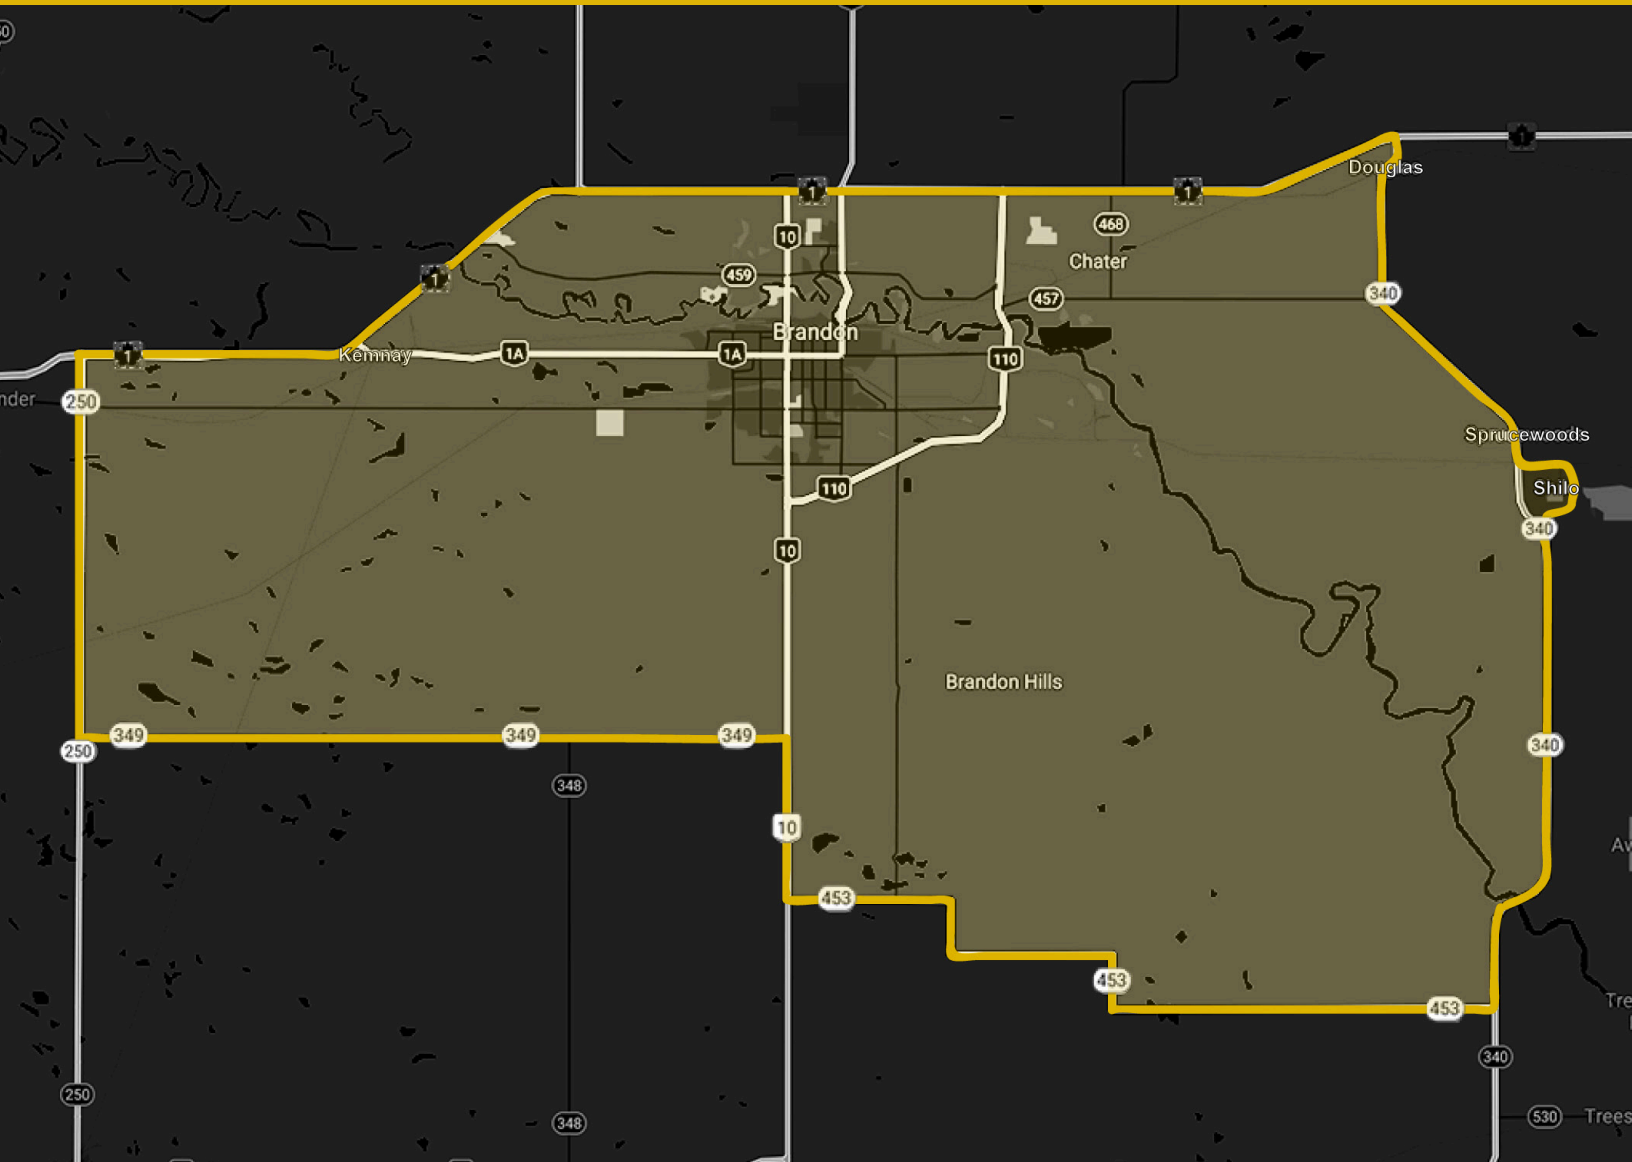

BASEBALL MANITOBA LEAGUE BOUNDARIES

BRANDON MINOR BASEBALL ASSOCIATION

The City of Brandon and surrounding areas, including the following:

NORTH:

Trans-Canada Highway #1.

SOUTH:

Highway #349, following #10 south to Highway #453.

EAST:

Highway #340, and northward on Highway #464, to include Shilo.

WEST:

Highway #250, to include Kemnay.