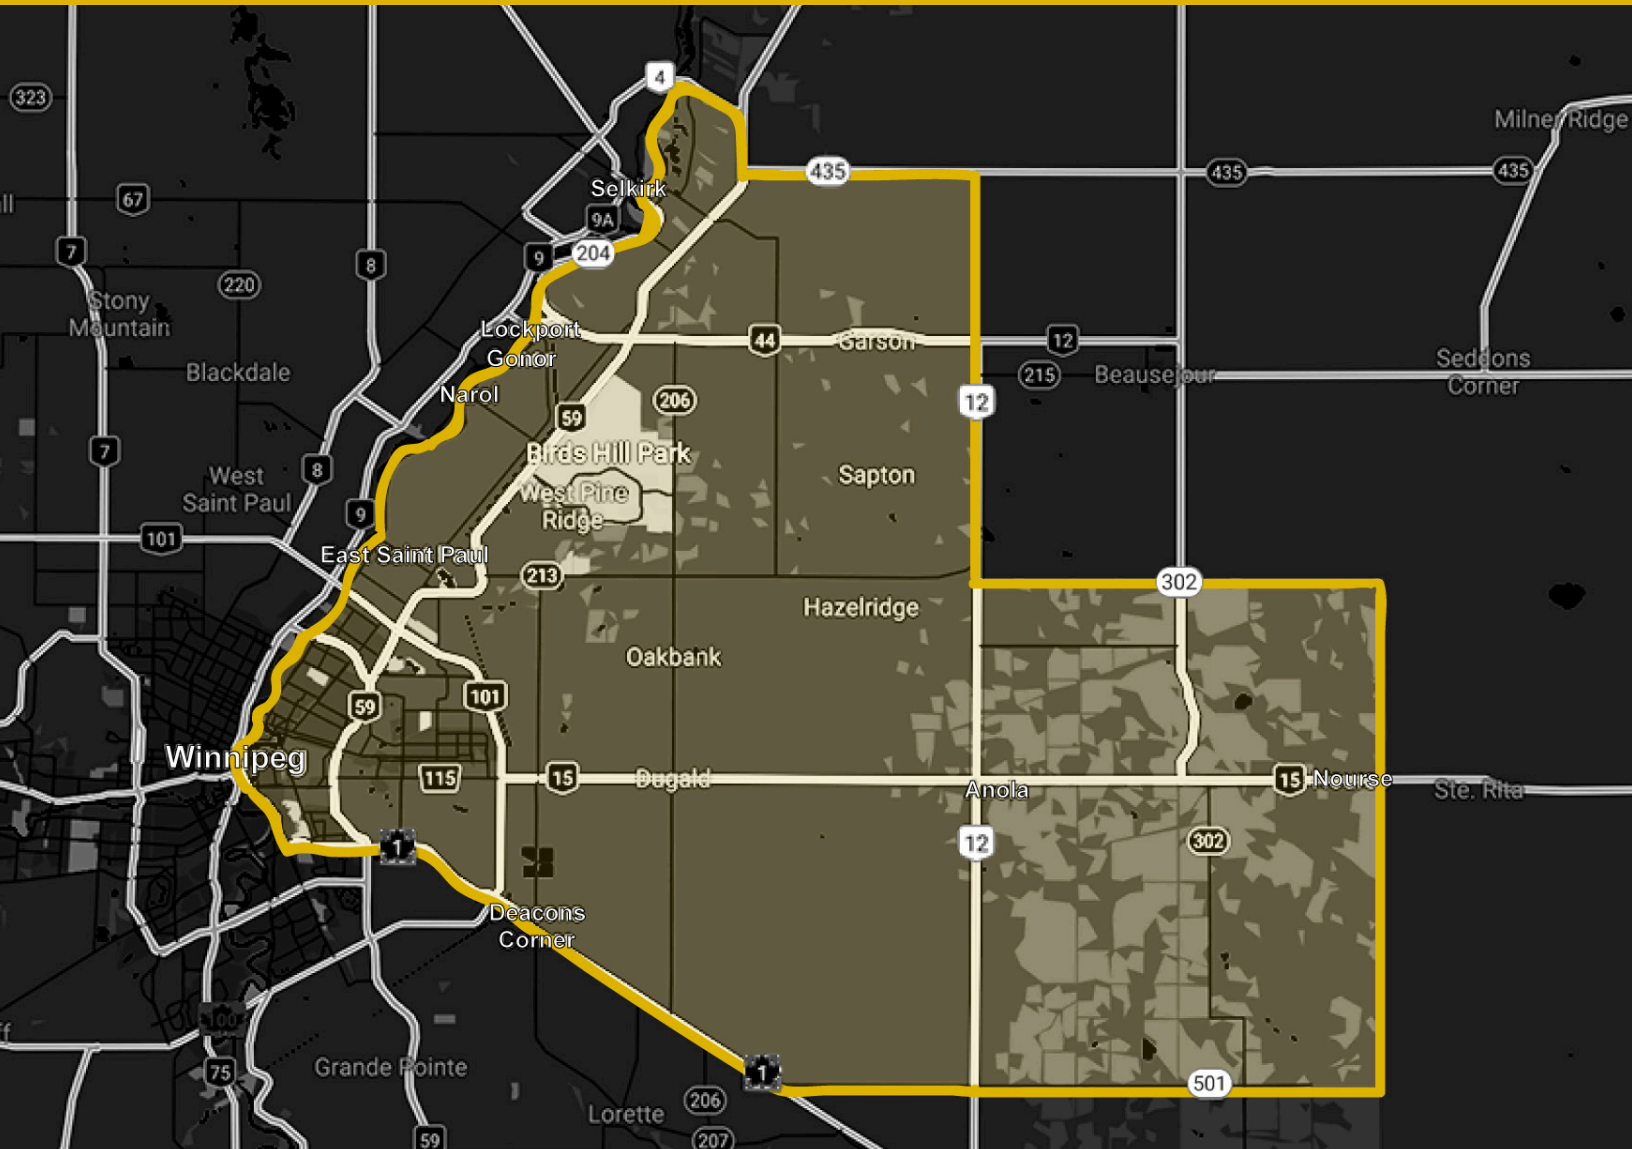

BASEBALL MANITOBA LEAGUE BOUNDARIES

RED RIVER VALLEY SPORT LEAGUE

NORTH:

Along Red River North to include Bird's Hill Park, RM of E. St. Paul, RM of St. Clement to Highway #4 and #435 (including Lockport and East Selkirk).

SOUTH:

South side of the following: CNR main line to Lagimodiere Blvd. South on Lagimodiere to Fermor (Trans-Canada Highway #1). Fermor to the Perimeter Highway and the RM of Springfield line.

EAST:

Includes RM of Springfield to Highway 12, to include Dugald, Oakbank, Anola and Hazelridge.

WEST:

The Red River.